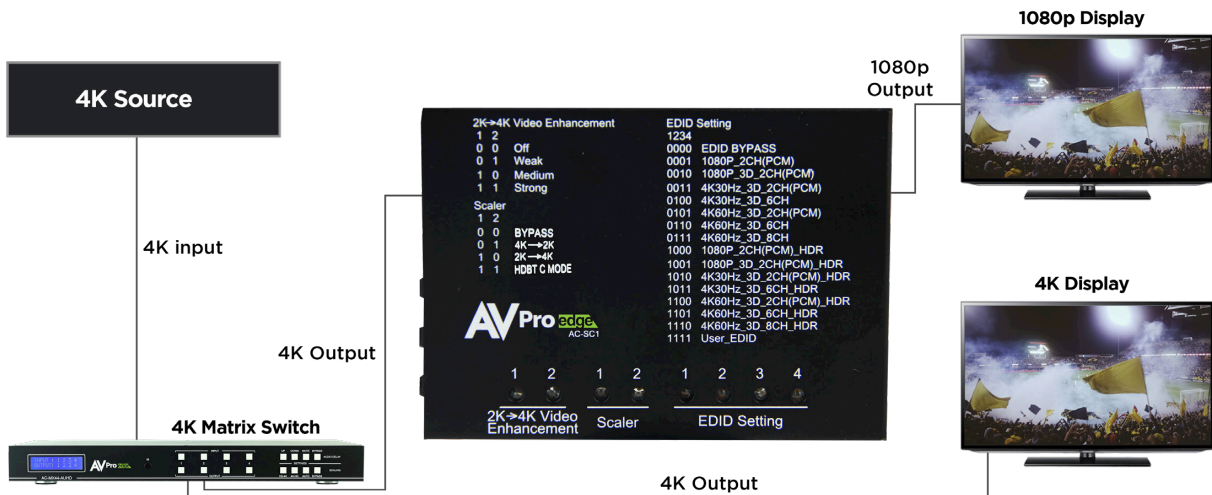

# 18Gbps Up/Down Scaler, Booster, & Equalizer

### IN THE BOX:

- AC-SC1-SUHD
- Operating Instructions
- Power Supply
- MINI-USB Cable
- Mounting Ears

**THE SOLUTION YOU HAVE BEEN LOOKING FOR.** THIS SCALER, FEATURING AUDIO DE-EMBEDDING AND EDID MANAGEMENT, IS THE IDEAL SOLUTION FOR INTEGRATORS THAT NEED TO DISTRIBUTE A SIGNAL TO A VARIETY OF DISPLAYS AND MAINTAIN AN OPTIMAL PICTURE.

Enjoy the versatility of up/down scaling, image enhancement, audio access from the stream, and the ability to resolve EDID issues (including 4K, HDR EDIDs). This scaler is ready for future content, as well, with the ability to distribute 18Gbps signal. Yet, if you have 1080p displays, the AC-SC1-AUHD will make sure it's getting the correct picture. This product works great alongside one of the AVProConnect's matrix switches allowing the best resolution possible for the customer!

**AC-SC1-AUHD**  
**18Gbps Up/Down Scaler, Booster, & Equalizer**

**SETTINGS AND FEATURES**

- 18Gbps
- HDMI 2.0 (A/B) & HDCP 2.2
- FULL HDR SUPPORT
- 4K → 1080p DOWNSCALING  
NO MORE DUMBING DOWN YOUR SYSTEM
- 1080p → 4K UPSCALING  
GET THE MOST OUT OF YOUR DISPLAY
- AUTO SCALING FOR PLUG & PLAY INSTALLATION IN 4K SYSTEMS WITH SOME 1080p DISPLAYS
- HDR EDID OPTIONS TO ENSURE HDR PASS-THROUGH
- 16 EDID SETTINGS SO YOU CAN FIX VIRTUALLY ALL EDID ISSUES
- CUSTOM USER EDID OPTION FOR COMPLETE CUSTOMIZATION
- L/R AUDIO DE-EMBEDDING FOR VERSATILE AUDIO ROUTING
- VIDEO ENHANCEMENT CIRCUIT TO ADD THAT “POP” TO ANY DISPLAY
- SIMPLE, 3 BUTTON ON-DEVICE OPERATION
- MINI USB FOR FIRMWARE AND CONTROL