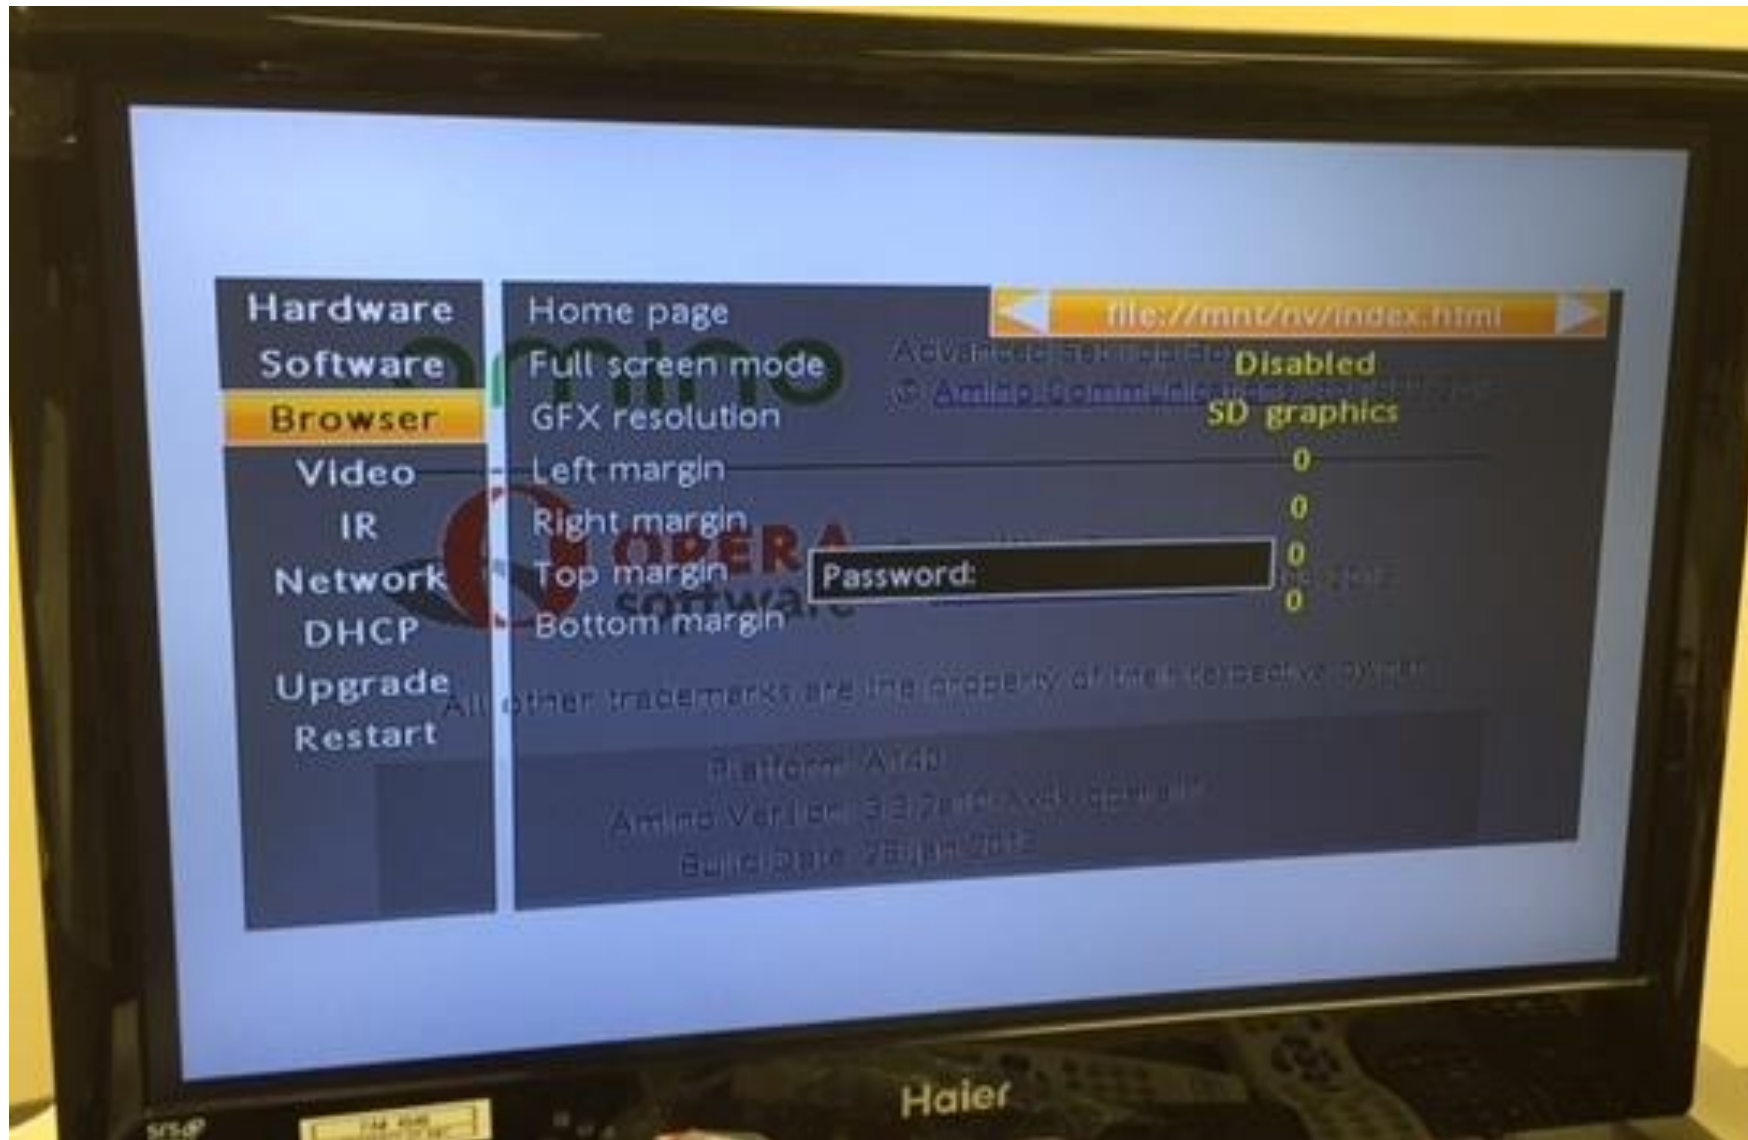

Opera Browser – Getting Started

Press Alt+M to enter Menu

Management password: leaves

“Save Changes” Password: snake

Disable DHCP

Press Alt + C for Channel Manager

Enter IP Address for Channel Lineup