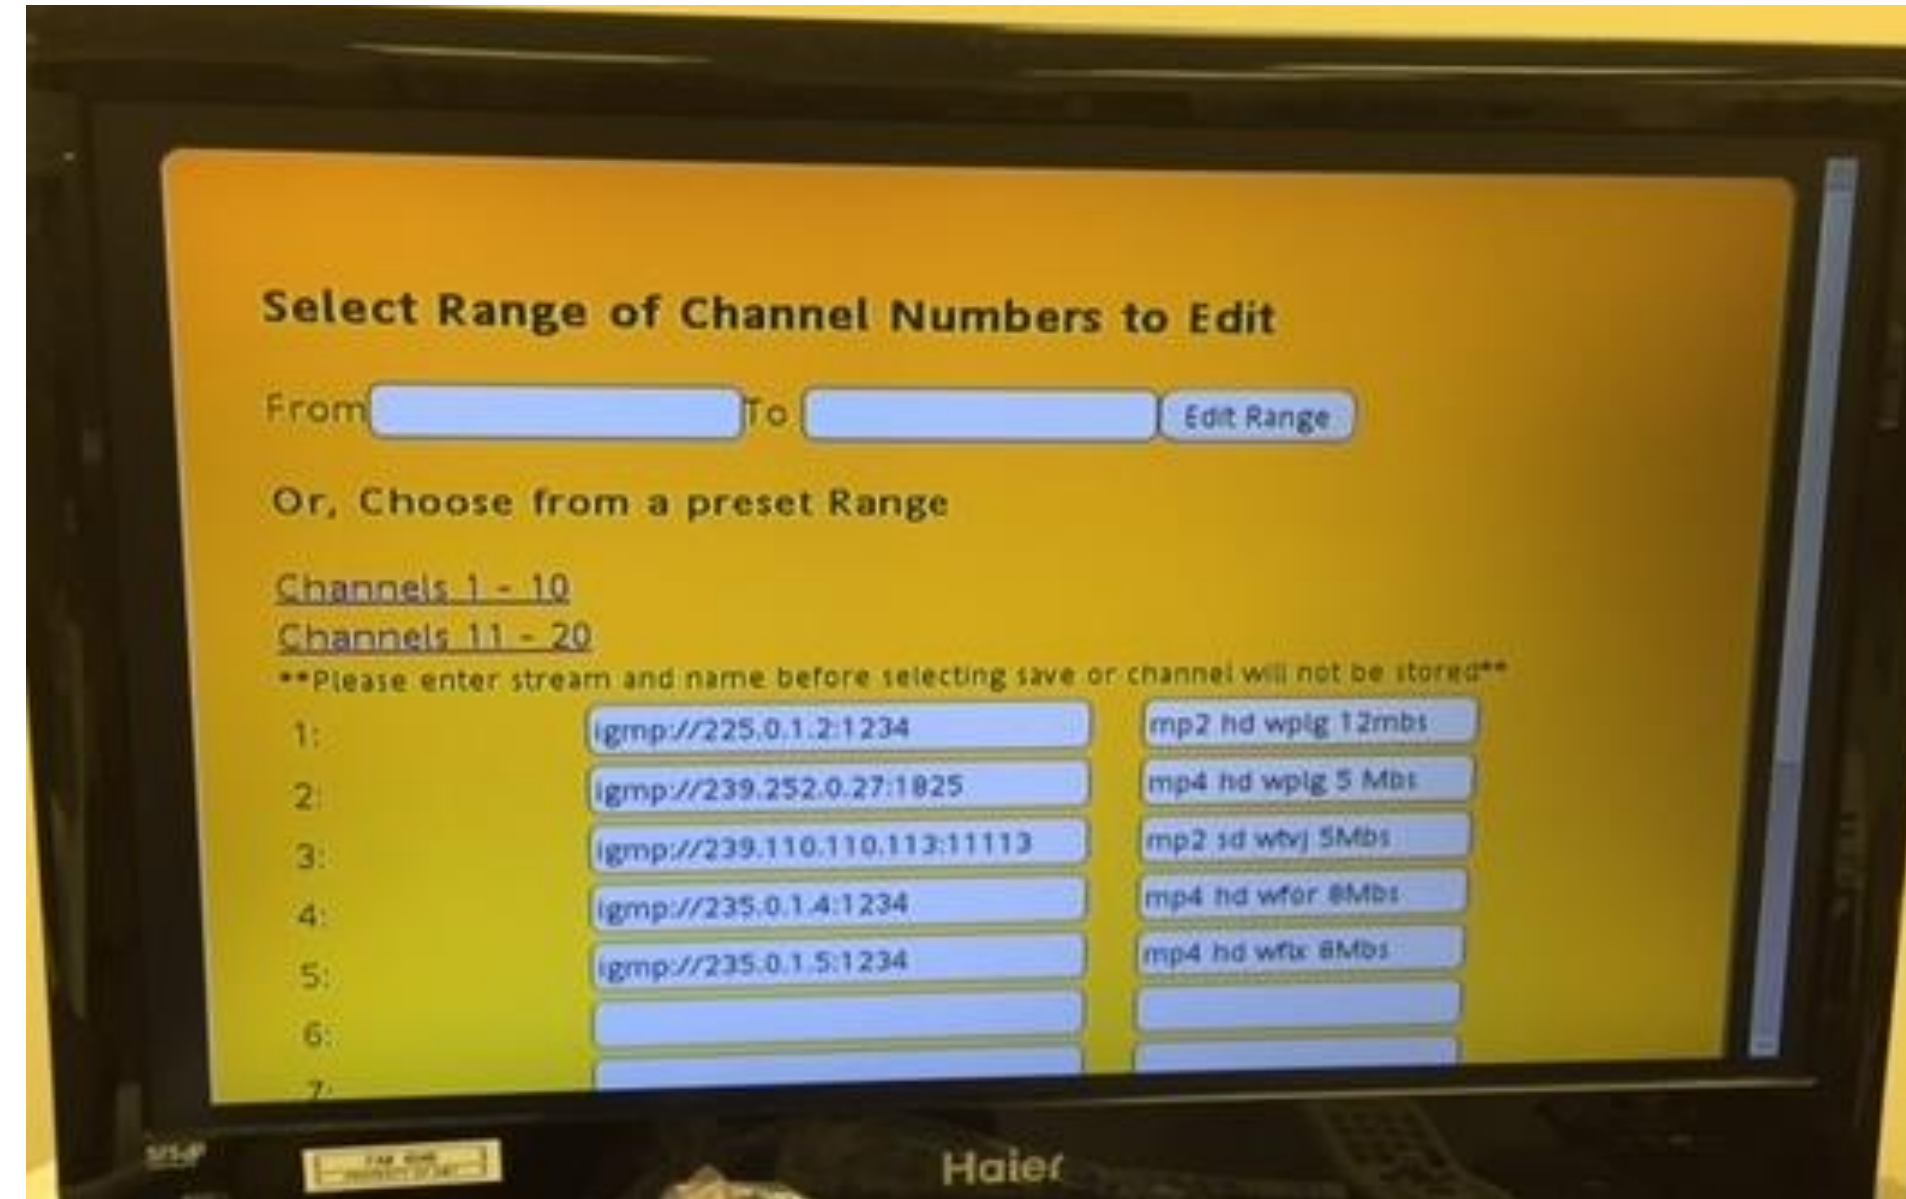

Opera Browser – Getting Started

Press Alt+M to enter Menu

Management password: leaves

“Save Changes” Password: snake

Disable DHCP

Press Alt + C for Channel Manager

Enter IP Address for Channel Lineup