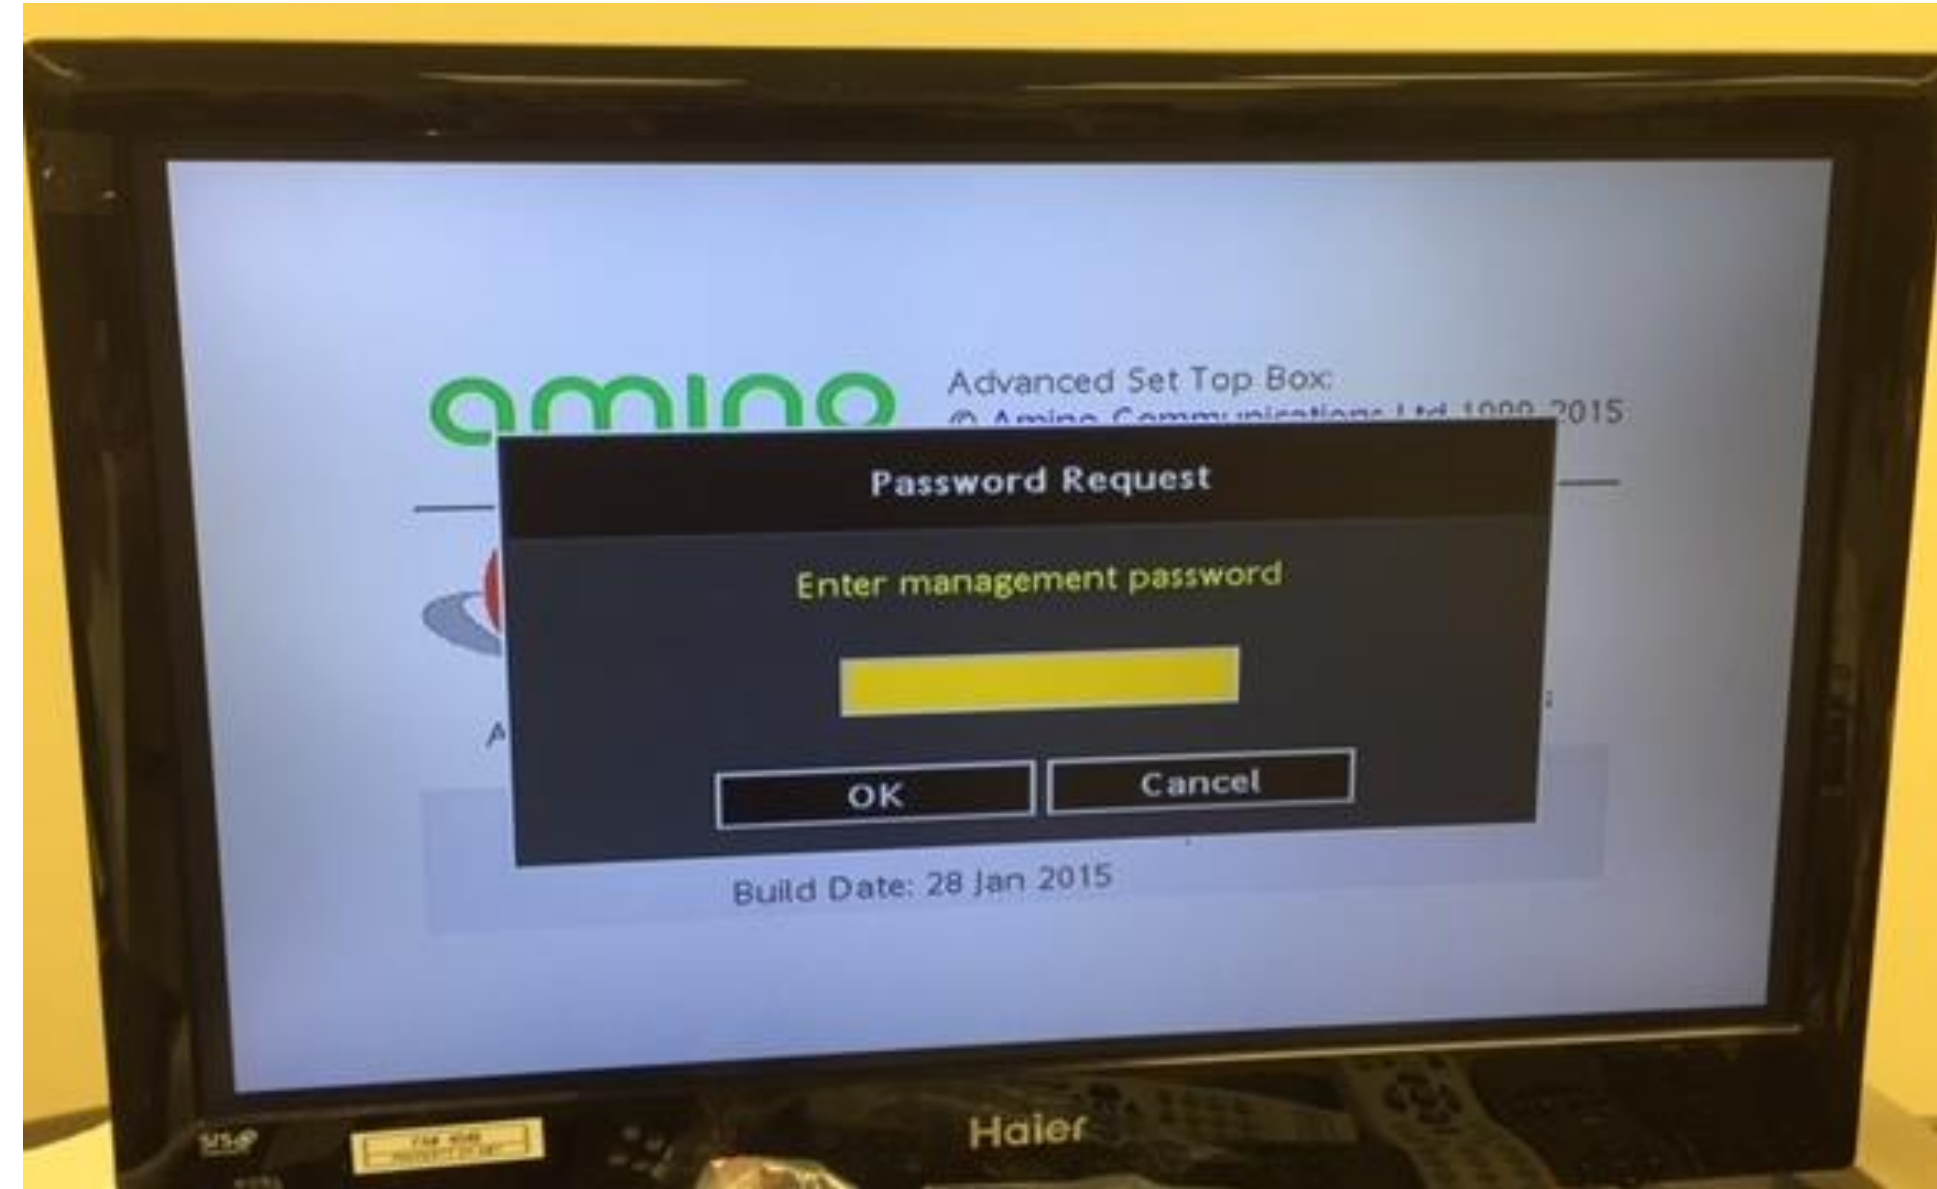

Opera Browser – Getting Started

Press Alt+M to enter Menu

Management password: leaves

“Save Changes” Password: snake

Disable DHCP

Press Alt + C for Channel Manager

Enter IP Address for Channel Lineup