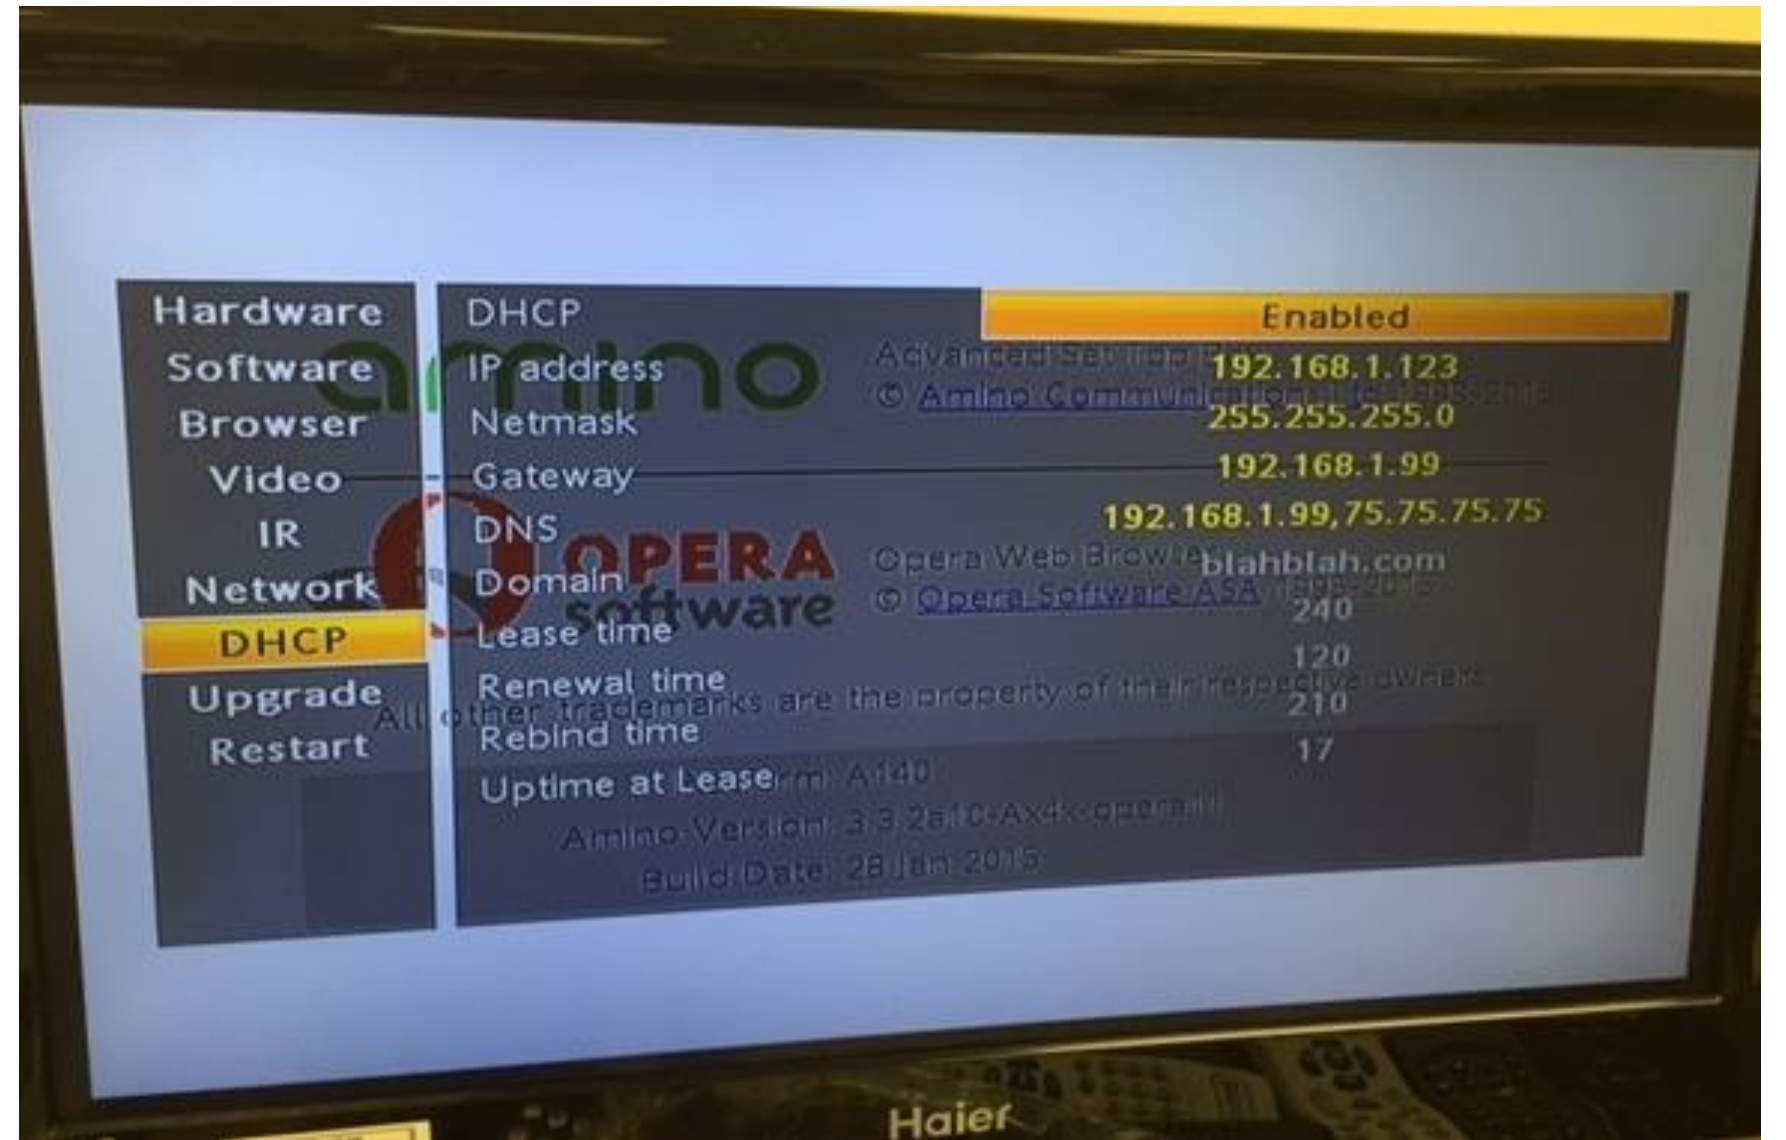

Opera Browser – Getting Started

Press Alt+M to enter Menu

Management password: leaves

“Save Changes” Password: snake

Disable DHCP

Press Alt + C for Channel Manager

Enter IP Address for Channel Lineup