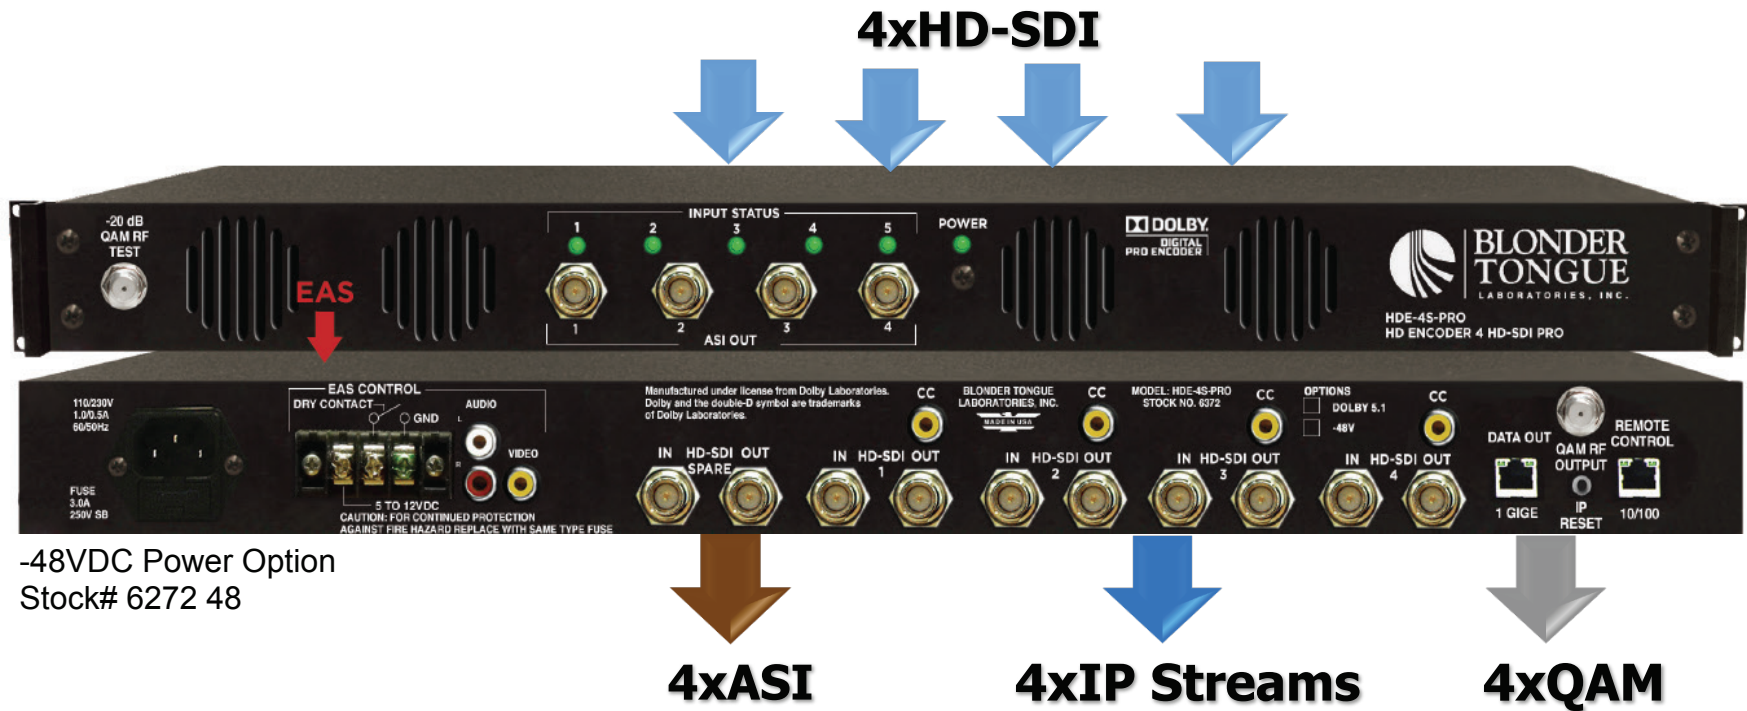

HDE-4S-PRO

Professional MPEG-2 HD Encoder

Live Real-Time HD, High Action

Pro-Sport Optimized for Sports

QAM or IPTV Stadium Distribution
of Professional Sports
to suites and concessions

QAM RF

IPTV

HDE-4S-PRO

Professional MPEG-2 HD Encoder

Optimized for PRO-Sports

HDE-4S-PRO

Professional MPEG-2 HD Encoder

Optimized for PRO-Sports

-48VDC Power Option
Stock# 6272 48

HDE-4S-PRO

Professional MPEG-2 HD Encoder

Optimized for PRO-Sports

- ❑ Designed to deliver superior motion optimization for programming such as fast-paced live sporting events
- ❑ Accepts up to four (4) programs: 4xHD-SDI
- ❑ Supports HD-SDI input loop thru for monitoring
- ❑ Simultaneously delivers the following outputs: 4xQAM (Adjacent), 4xIP (SPTS), and 4xASI
- ❑ Multiplexes up to four inputs on to one or more QAM channels and IP streams (user defined) outputs, not exceeding 38.8Mbps)
- ❑ Provides Closed Captioning EIA-608 and EIA-708
- ❑ Supports user-defined PSIP configuration
- ❑ -48VDC powering option available for CATV headends
- ❑ Future Option to support Dolby Digital 5.1 (AC-3) audio encoding

HDE-4S-PRO

Professional MPEG-2 HD Encoder

Optimized for PRO-Sports

HDE-4S-PRO Stock # and Description

- 6372 4xHD-SDI + 1xSpare to 4xQAM + 4xIP + 4xASI with EAS
- 6372 48 HDE-4S-PRO with -48 VDC option
- 6372 D HDE-4S-PRO with Dolby Digital 5.1 (AC-3) - *future option*
- 6372 48D HDE-4S-PRO with -48 VDC & Dolby Digital 5.1 (AC-3) - *future option*