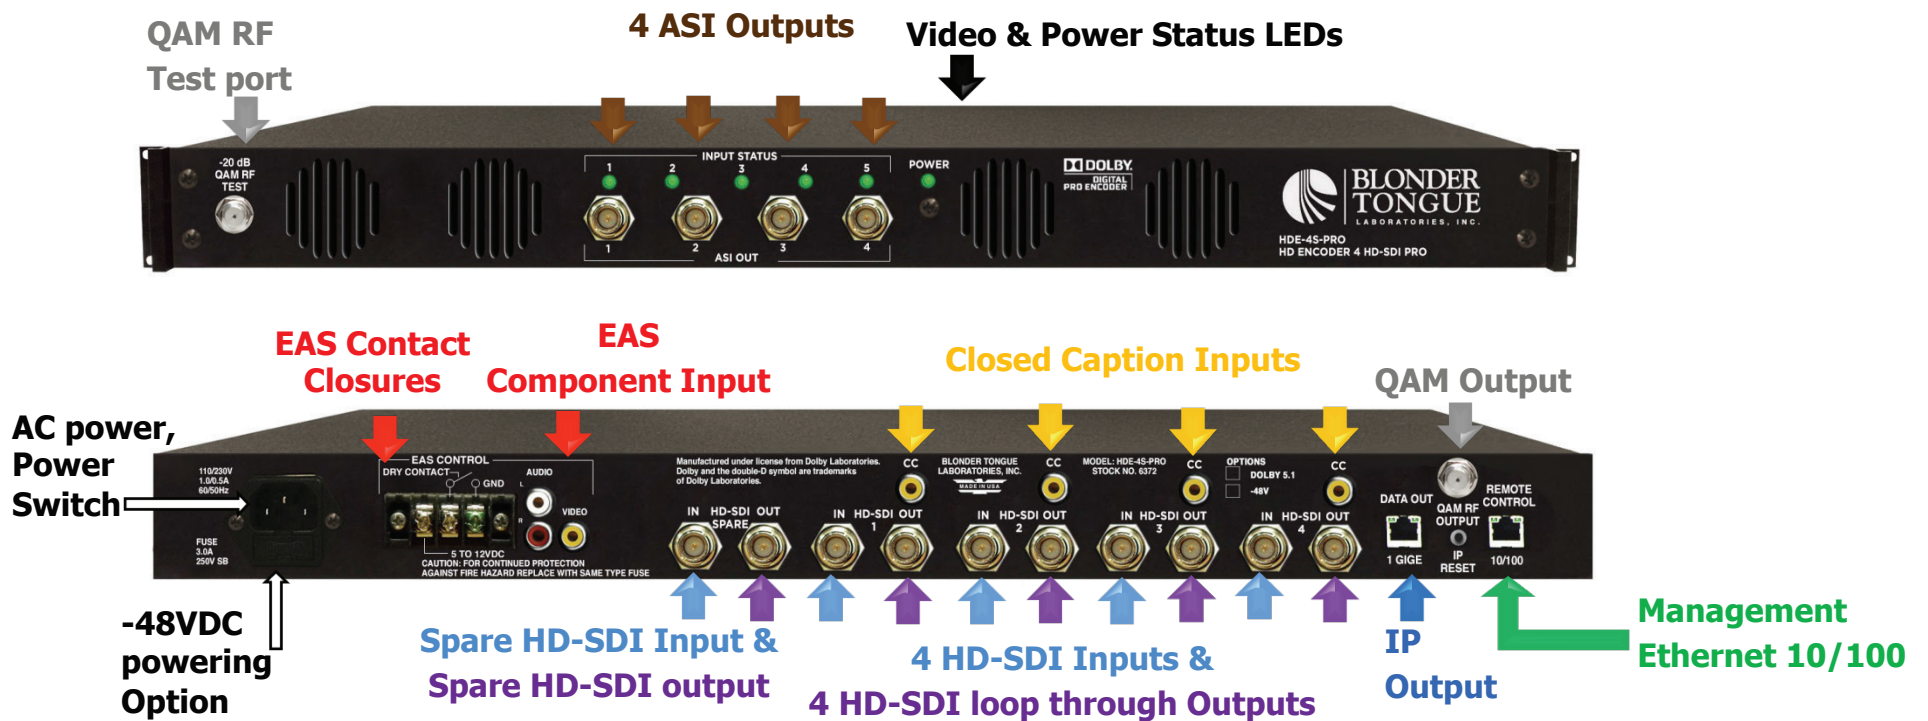

HDE-4S-PRO

Professional MPEG-2 HD Encoder

Live Real-Time HD, High Action

Pro-Sport Optimized for Sports

QAM or IPTV Stadium Distribution
of Professional Sports
to suites and concessions

QAM RF

IPTV

HDE-4S-PRO

Professional MPEG-2 HD Encoder

Optimized for PRO-Sports

HDE-4S-PRO

Professional MPEG-2 HD Encoder

Optimized for PRO-Sports

-48VDC Power Option
Stock# 6272 48

HDE-4S-PRO

Professional MPEG-2 HD Encoder

Optimized for PRO-Sports

- ❑ Designed to deliver superior motion optimization for programming such as fast-paced live sporting events
- ❑ Accepts up to four (4) programs: 4xHD-SDI
- ❑ Supports HD-SDI input loop thru for monitoring
- ❑ Simultaneously delivers the following outputs: 4xQAM (Adjacent), 4xIP (SPTS), and 4xASI
- ❑ Multiplexes up to four inputs on to one or more QAM channels and IP streams (user defined) outputs, not exceeding 38.8Mbps)
- ❑ Provides Closed Captioning EIA-608 and EIA-708
- ❑ Supports user-defined PSIP configuration
- ❑ -48VDC powering option available for CATV headends
- ❑ Future Option to support Dolby Digital 5.1 (AC-3) audio encoding

HDE-4S-PRO

Professional MPEG-2 HD Encoder

Optimized for PRO-Sports

HDE-4S-PRO Stock # and Description

- 6372 4xHD-SDI + 1xSpare to 4xQAM + 4xIP + 4xASI with EAS
- 6372 48 HDE-4S-PRO with -48 VDC option
- 6372 D HDE-4S-PRO with Dolby Digital 5.1 (AC-3) - *future option*
- 6372 48D HDE-4S-PRO with -48 VDC & Dolby Digital 5.1 (AC-3) - *future option*