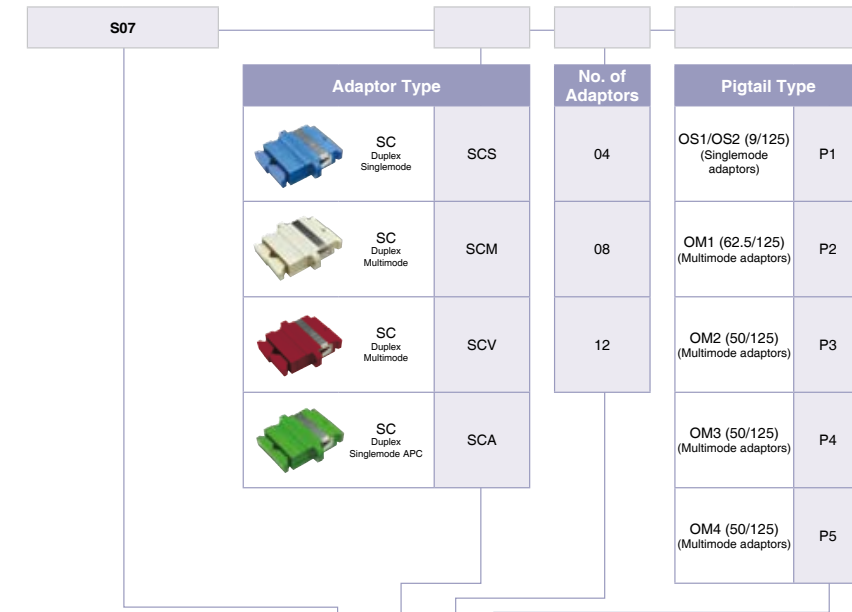

S0+
1U Pre-Loaded Fiber Patch Panel
12 Position SC Duplex Up To 24 Fibers

Part Number Generator

Example Part Number: **S07 SCS 12 P1**
S07SCS24P1 will configure a sliding patch panel pre-loaded with 12 SC Duplex Singlemode Connectors and Pigtails