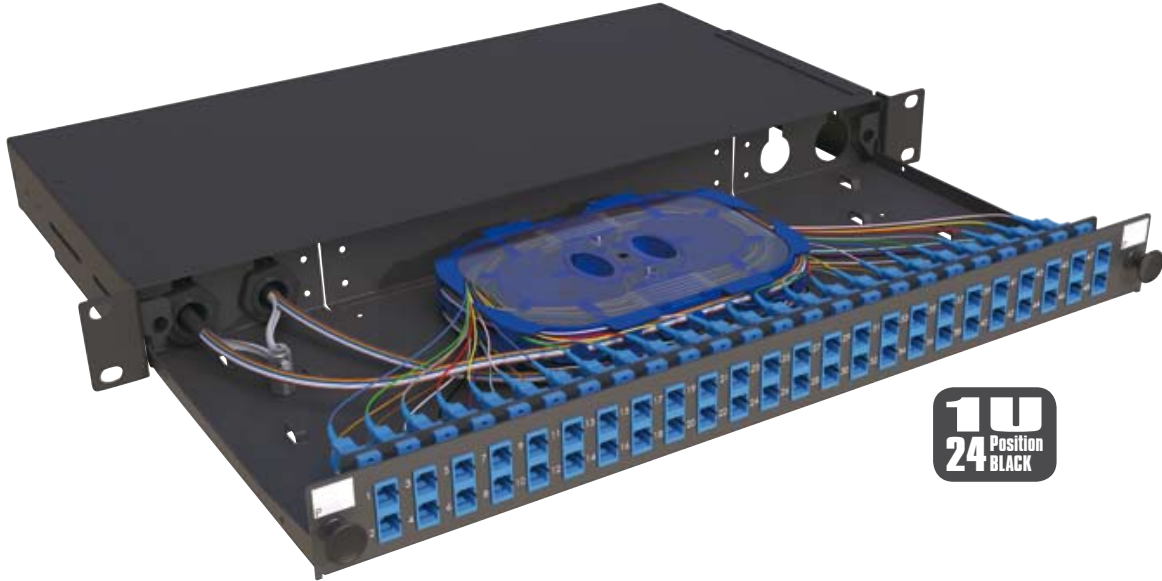

S09

1U Pre-Loaded Fiber Patch Panel 24 Position SC Duplex Up To 48 Fibers

Part Number Generator