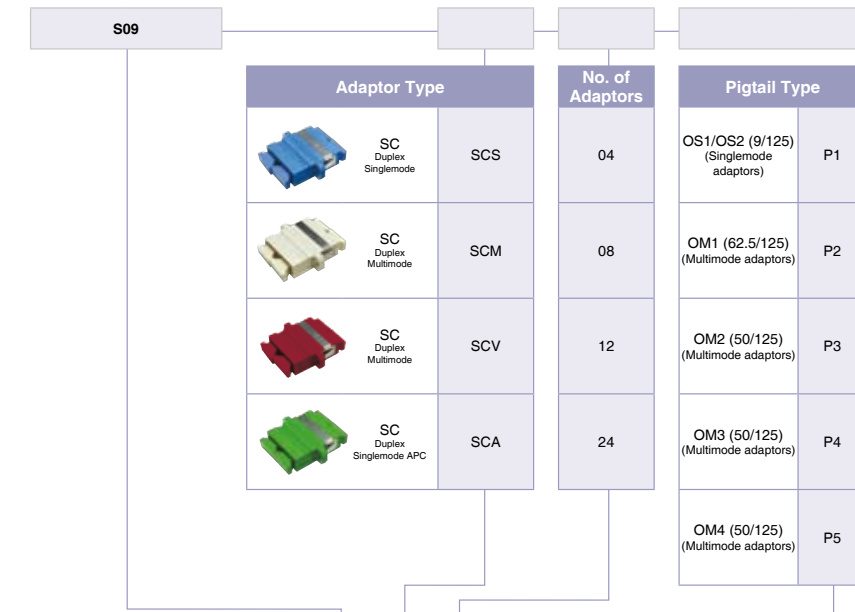

Example Part Number: **S09 SCS 24 P1**