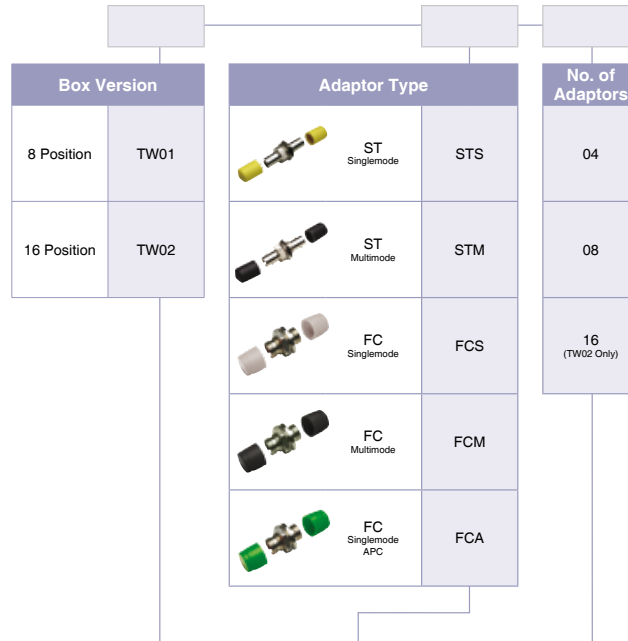

TW01/TW02

8/16 Position ST/FC Tamper Resistant Metal Wall Boxes, Up To 8/16 Fibers

TW01

8 Position
WHITE

TW02

16 Position
WHITE

Part Number Generator

Example Part Number: TW02 STS 16

TW02STS16 will configure a wall box with 16 ST Singlemode adaptors