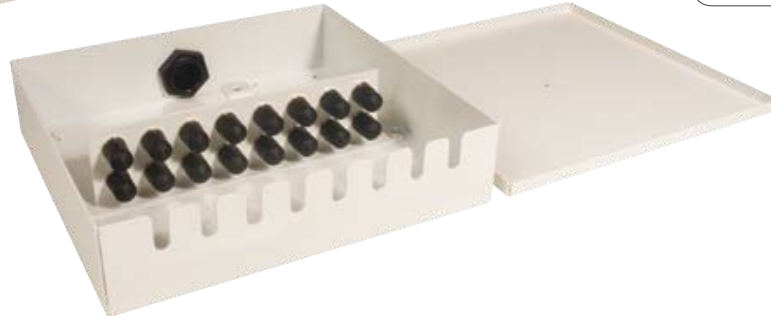

TW01/TW02

8/16 Position ST/FC Tamper Resistant Metal Wall Boxes, Up To 8/16 Fibers

TW01

8 Position
WHITE

TW02

16 Position
WHITE

Part Number Generator

Example Part Number: TW02 STS 16

TW02STS16 will configure a wall box with 16 ST Singlemode adaptors