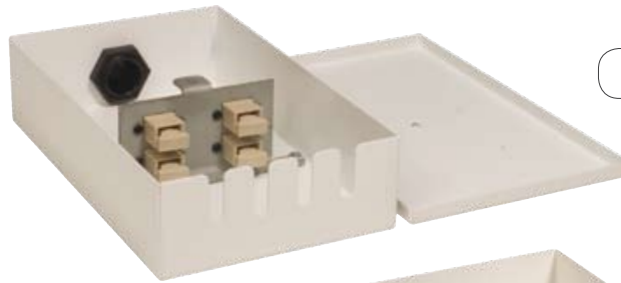

TW03/TW04

4/8 Position SC/LC/E2000 Tamper Resistant Metal Wall Boxes, Up To 8/16 Fibers

TW03

4 Position
WHITE

TW04