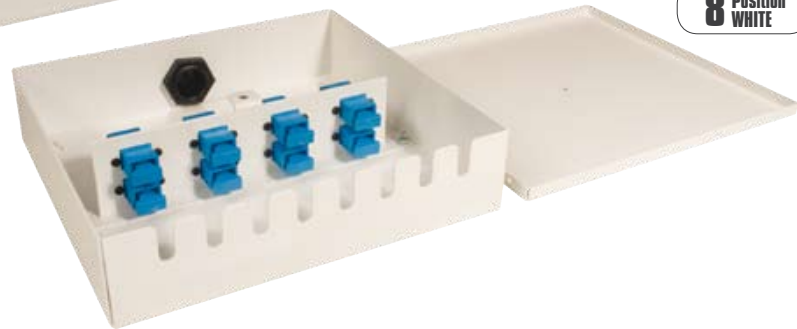

8 Position
WHITE

Part Number Generator

Box Version		Adaptor Type						No. of Adaptors
4 Position	TW03	SC Simplex Multimode	SCM	E2000 Singlemode APC	E2A		02	
8 Position	TW04	SC Simplex Singlemode	SCS	LC Multimode	LCM		04	
		SCA Simplex Singlemode APC	SCA	LC Multimode	LCV	08		
		E2000 Multimode	E2M	LC Singlemode	LCS			
		E2000 Singlemode	E2S	LC Singlemode APC	LCA			

Example Part Number: TW04 LCS 24