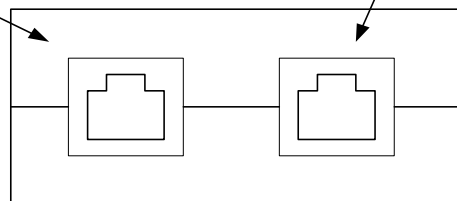

# HD 860 Balun "GigaBOB"

TO WALL: VIDEO AND IP  
VIDEO ON 4,5,7 AND 8  
Outbound video on 7&8  
Return video on 4&5  
8VDC carried on Pins 7&8  
Auxiliary signals on 1,2,3 & 6

AUXILIARY: IP OR  
OTHER SIGNALS  
PINS 1,2,3 AND 6

SLOTS WITH LED'S:  
Indicates active unit and  
distance from  
Distribution Hub  
RED: CLOSEST  
YELLOW: INTERMEDIATE  
AMBER: FAR INTERMEDIATE  
GREEN/AMBER: FURTHEST

F CONNECTOR: VIDEO  
TO TV TUNER