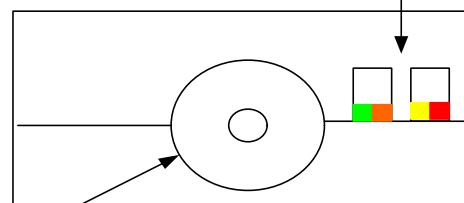

# HD 860 Balun "GigaBOB"

TO WALL: VIDEO AND IP  
VIDEO ON 4,5,7 AND 8  
Outbound video on 7&8  
Return video on 4&5  
8VDC carried on Pins 7&8  
Auxiliary signals on 1,2,3 & 6

AUXILIARY: IP OR  
OTHER SIGNALS  
PINS 1,2,3 AND 6

SLOTS WITH LED'S:  
Indicates active unit and  
distance from  
Distribution Hub  
RED: CLOSEST  
YELLOW: INTERMEDIATE  
AMBER: FAR INTERMEDIATE  
GREEN/AMBER: FURTHEST

F CONNECTOR: VIDEO  
TO TV TUNER