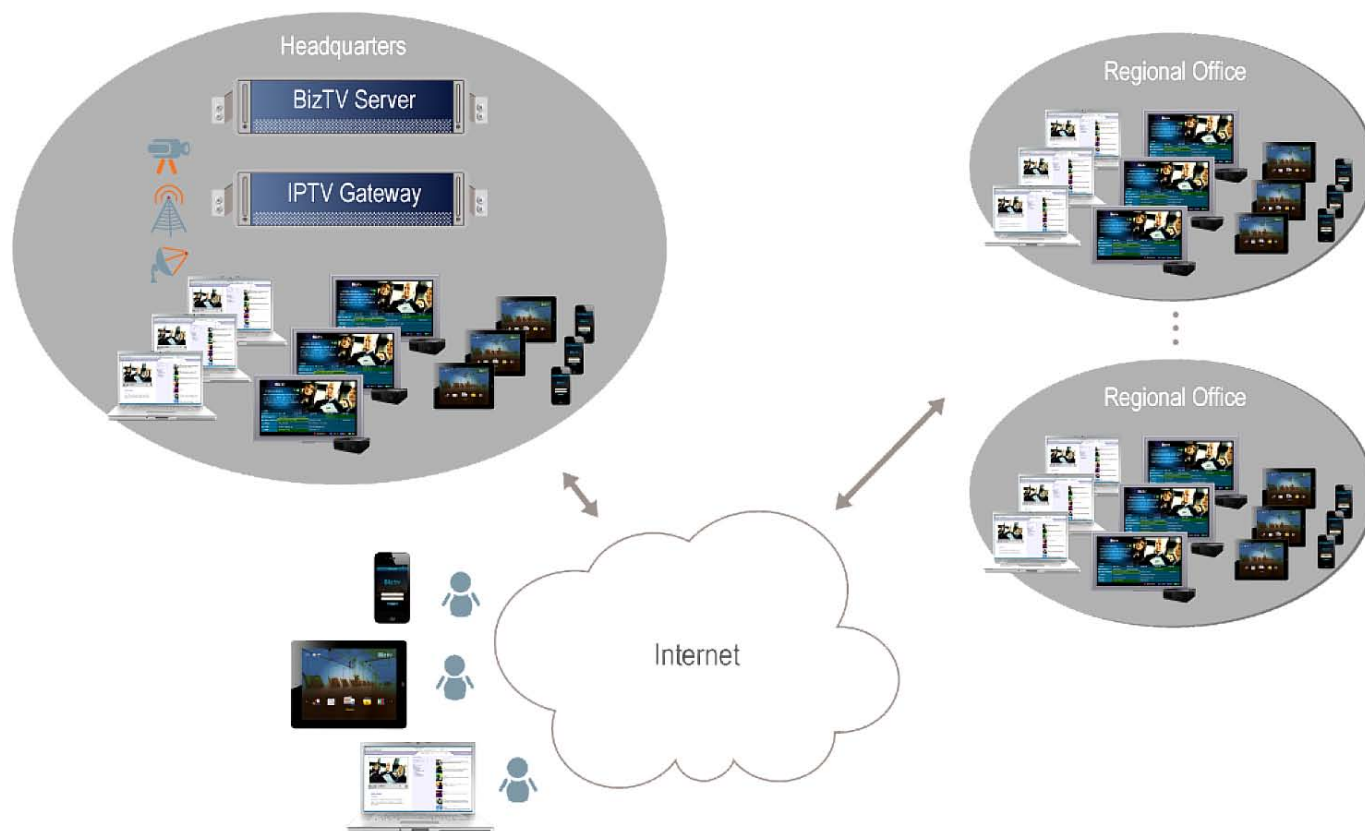

Organization Service Portal

- Organization Branding and Content
- Customized Multimedia User Interface
- Multiple Language Support
- Digital Art and Music Moods
- News, Weather and Flight Info

Employee Communications

- Employee Messaging
- TV Promotions
- Internal Channels

TV Channels

- IP-based Digital TV Programming
- Support of Non-IP TV Channels
- Electronic Program Guide (EPG) and Flexible Channel Guides
- Time-Shift TV and nPVR

Video-On-Demand

- Trick Play and Bookmark Functionality
- Access Control
- Usage Tracking

Operation Interfaces

- Active Directory, LDAP and more
- Remote and TV Controls
- Digital Signage
- Digital Rights Management (DRM)
- PC, Mobile and Tablet Devices

System Management

- Automatic Monitoring and Reporting
- Fault-Tolerant and Scalable Operations
- Usage Analytics