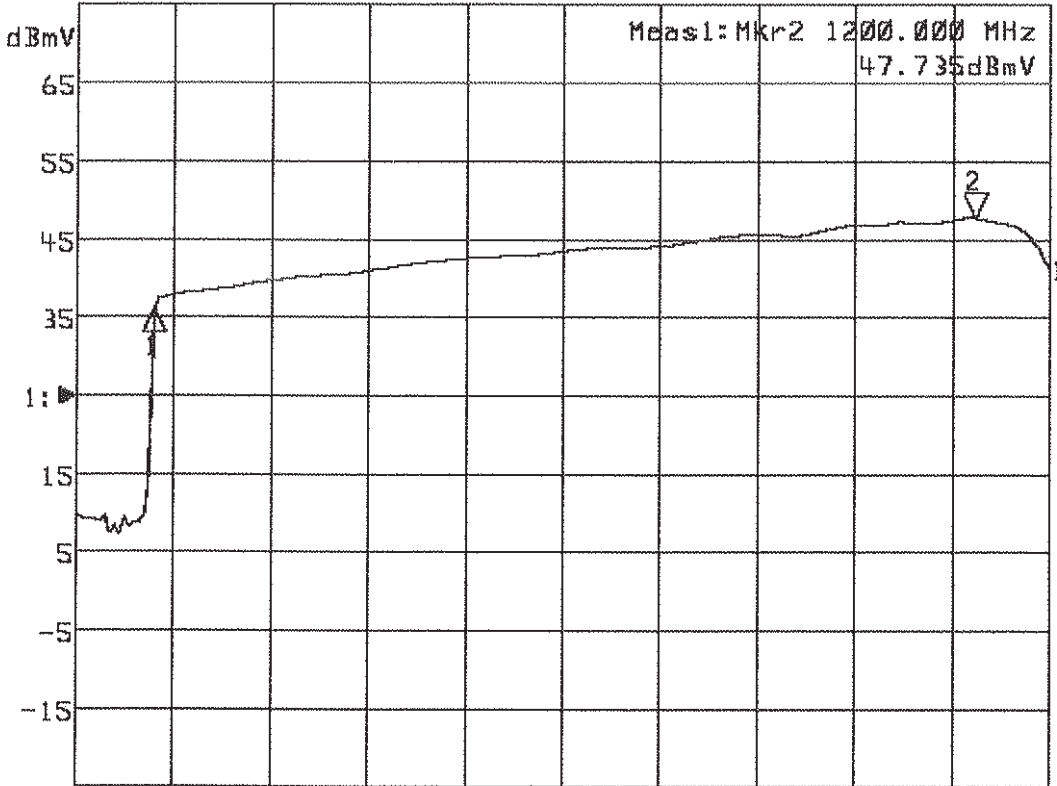

▶1: Power

Log Mag 10.0 dB/ Ref 25.00 dBmV

▶2: Off

Start 0.300 MHz

Stop 1 300.000 MHz

1: Mkr (MHz)	dBmV	2: Mkr (MHz)	dB
1: 105.0000	36.188		
2: 1200.0000	47.735		