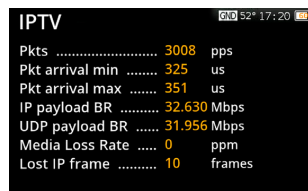

WI-FI AND BLUETOOTH CONNECTIVITY