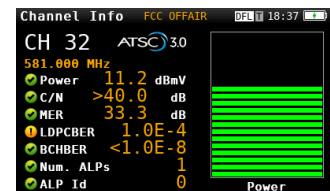

SERVICES AND IPTV ANALYZER