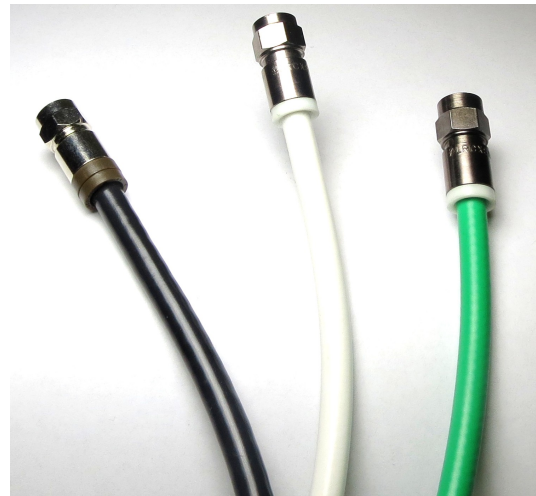

Jumper Cable / Fly Leads

RG6 Connectorized Jumper Cables

Toner Cable offers a broad range of coax cable jumpers cut to length with compression type connectors installed on each end.

Cable Options:

- RG6 60% Braid, Black or White Jacket
- RG6 Quadshield, Black or White Jacket
- RG59 Headend Cable (2240V), in Black, White, Blue, Green, Yellow or Purple
- Mini RG59 Headend Cable

Connector Options:

- F Compression
- BNC Compression
- RCA Compression

MODEL	DESCRIPTION	LENGTH	COLOR
J12-6B	RG6 60% Braid, Compression "F" Connector	12 inch	Black
J12-6QB	RG6 Quadshield, Compression "F" Connector	12 inch	Black
J18-6B	RG6 60% Braid, Compression "F" Connector	18 inch	Black
J18-HEC-G	RG59 Headend Cable, Compression "F" Connector	12 inch	Green
J24-6B	RG6 60% Braid, Compression "F" Connector	24 inch	Black
J24-HEC-G	RG59 Headend Cable, Compression "F" Connector	24 inch	Green
J24-HEC-W	RG59 Headend Cable, Compression "F" Connector	24 inch	White
J36-6B	RG6 60% Braid, Compression "F" Connector	36 inch	Black
J36-6QB	RG6 Quadshield, Compression "F" Connector	36 inch	Black
J36-HEC-B	RG59 Headend Cable, Compression "F" Connector	36 inch	Black
J48-6B	RG6 60% Braid, Compression "F" Connector	48 inch	Black
J60-6B	RG6 60% Braid, Compression "F" Connector	60 inch	Black
J72-6B	RG6 60% Braid, Compression "F" Connector	72 inch	Black
J72-6QB	RG6 Quadshield, Compression "F" Connector	72 inch	Black
J96-6B	RG6 60% Braid, Compression "F" Connector	96 inch	Black
J120-6B	RG6 60% Braid, Compression "F" Connector	120 inch	Black
J144-6B	RG6 60% Braid, Compression "F" Connector	144 inch	Black