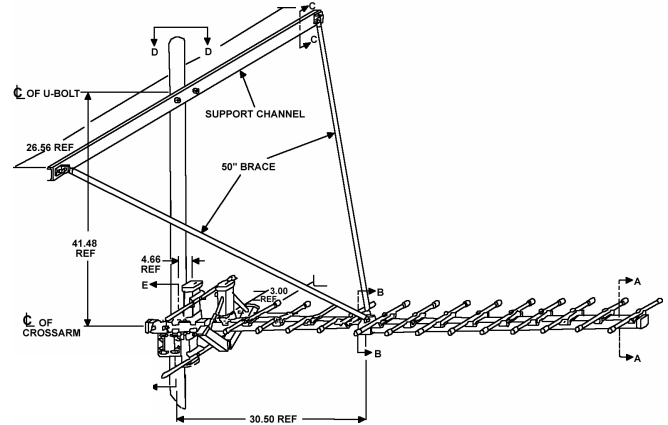

J Series Cantilever Mounting Kits

WADE[™]
ANTENNA

Model Cantilever Mounting Kits

Series: J Series

Available for all 5 element low band and 10 element high band models are our exclusive Wade Cantilever Mounting Kits.

MODELS:

WCM-1 Cantilever Mounting Kit for J55/J-105 Antennas - 2 7/8" Mast

WCM-2 Cantilever Mounting Kit for J55-LO/J-105-HI Antennas - 2 7/8" Mast

WCM-3 Cantilever Mounting Kit for J55/J-105 Antennas - 1.90" Mast

WCM-4 Cantilever Mounting Kit for J55-LO/J-105-HI Antennas - 1.90" Mast

WCM-5 Cantilever Mounting Kit for J55/J-105 Antennas - 4 1/2" Mast

WCM-6 Cantilever Mounting Kit for J55-LO/J-105-HI Antennas - 4 1/2" Mast

CL-50 Cantilever Mounting Kit for J275D Antennas