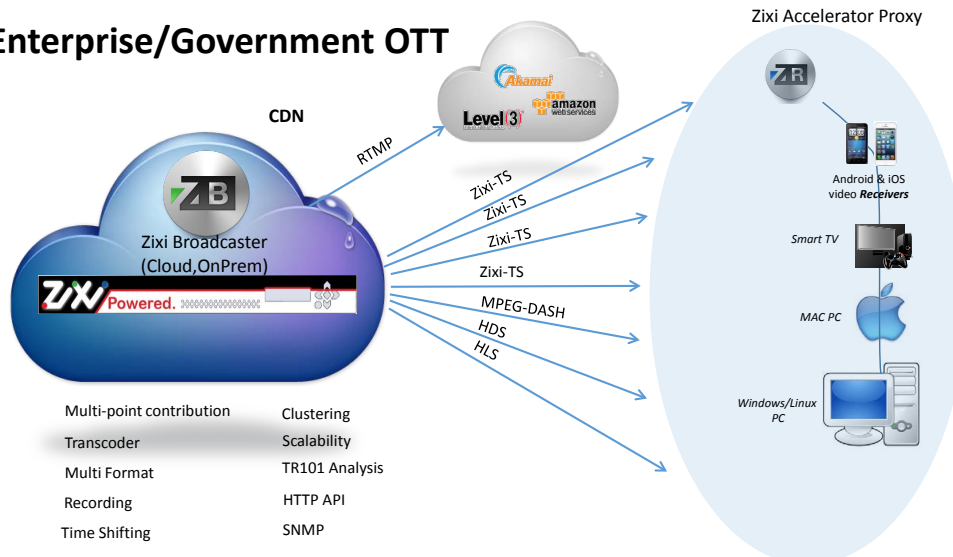

Go Live

Live Broadcast Streaming Over IP

Zixi:Go Live

Live Broadcast Streaming over IP

Extend Your Reach
Improve Economics
Simplify Deployment

How Video Moves Today

- Cameras capture live events
- Uplinked via satellite & fiber
- Received at studio for production
- Satellite & fiber used to distribute to consumers/affiliates
- Expensive, time-consuming & capital-intensive

How Zixi Moves Video

- Cameras capture live events
- Camera/encoder sends video stream over the Internet in full fidelity to studios, broadcast centers or directly to subscribers
- Quick, cost-effective and capital efficient

Education/Enterprise/Government OTT

Live Broadcast Streaming Over IP

Contributions and Distributions

Zixi Technology

- Zixi uses a multi-protocol approach to ensure compatibility with various network environments and devices.
- Zixi is designed to be highly scalable and flexible, allowing for easy integration with existing broadcast infrastructure.
- Zixi provides a comprehensive set of tools and services to support the entire broadcast workflow, from content creation to distribution.
- Zixi is built on a robust, secure architecture that ensures the integrity and confidentiality of broadcast content.