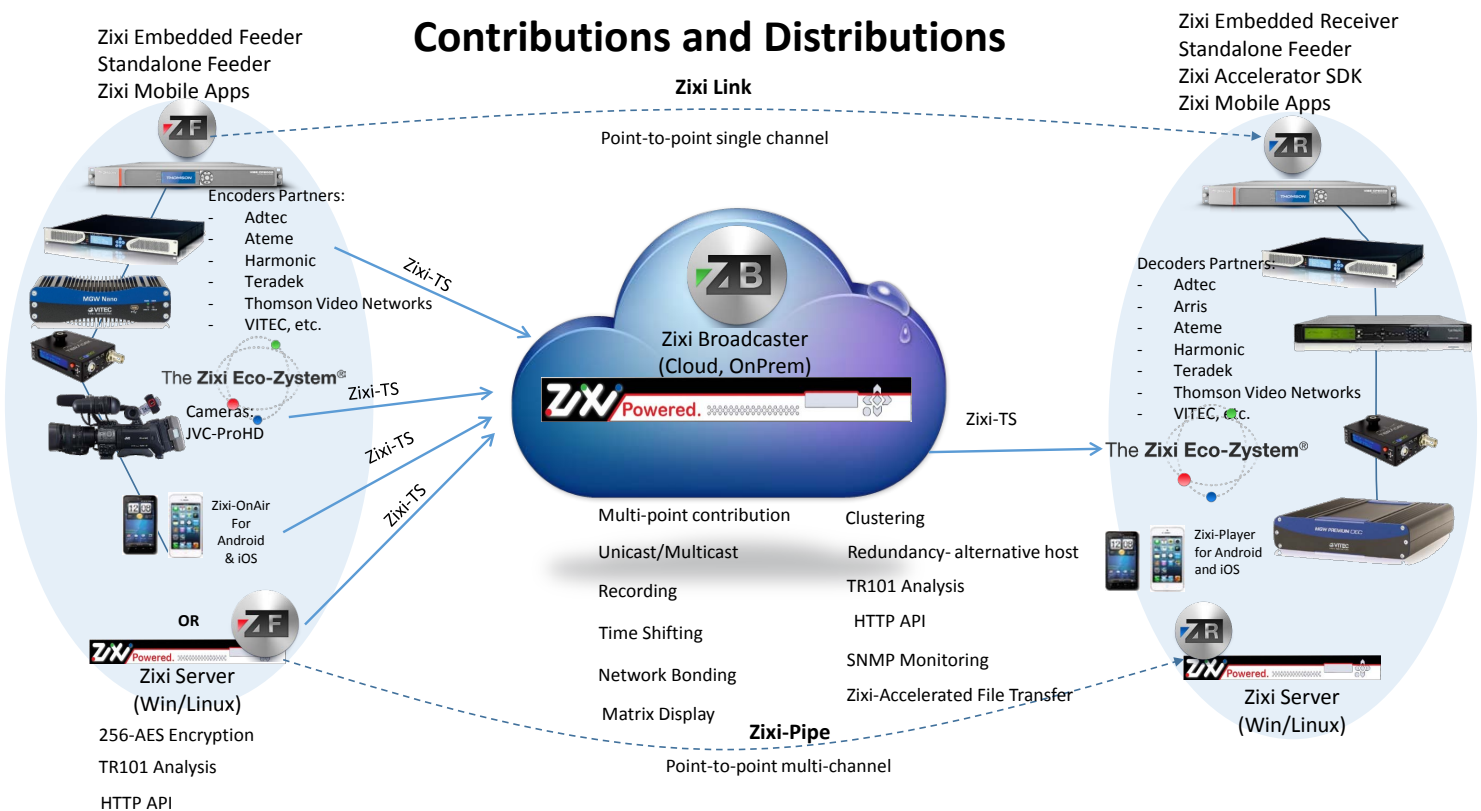

Go Live

Live Broadcast Streaming Over IP

Zixi:Go Live

Live Broadcast Streaming over IP

Extend Your Reach
Improve Economics
Simplify Deployment

How Video Moves Today

- Cameras capture live events
- Uplinked via satellite & fiber
- Received at studio for production
- Satellite & fiber used to distribute to consumers/affiliates
- Expensive, time-consuming & capital-intensive

How Zixi Moves Video

- Cameras capture live events
- Camera/encoder sends video stream over the Internet in full fidelity to studios, broadcast centers or directly to subscribers
- Quick, cost-effective and capital efficient

Education/Enterprise/Government OTT

Live Broadcast Streaming Over IP

Contributions and Distributions

Zixi Technology

- Zixi uses a multi-protocol approach to ensure compatibility with various network environments and devices.
- Zixi is designed to be highly scalable and flexible, allowing for easy integration with existing broadcast infrastructure.
- Zixi provides a comprehensive set of tools and services to support the entire broadcast workflow, from content creation to distribution.
- Zixi is built on a robust, secure architecture that ensures the integrity and confidentiality of broadcast content.