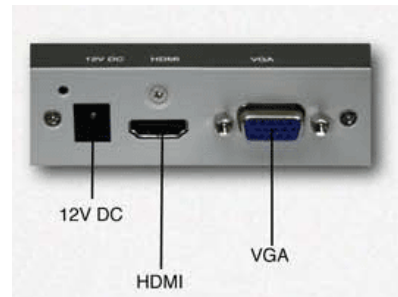

DV4™HD HD Digital Signage System

The DV4 HD is an industrial grade signage system. This easy to use network device is designed for local and remote operation, scheduling and management of all media content. It is a dedicated solid state solution that eliminates the hazards of virus infections, system crashes and other limitations of PC-based solutions.

Specifications

	DVHD Ethernet Cable Model	Wi-Fi Model
Video Format Support	POP! Screen Media Standards S6 (MPEG-1 SIF, 3 Mbps CBR) S7 (MPEG-1 480p, 10 Mbps CBR) S8 (MPEG-1 720p, 15 Mbps CBR) S9 (MPEG-2 480p, 6 Mbps CBR) S10 (MPEG-2 720p, 12 Mbps CBR) S11 (MPEG-4 AVC, 480p, 6 Mbps CBR)	S12 (MPEG-4 AVC, 720p, 10 Mbps CBR) E4 (VC-1/WMV9, MP@ML, 720p)* E5 (VC-1/WMV9, MP@HL, 1080p)* E6 (MPEG-2, 1080p, 20 Mbps CBR) E7 (MPEG-4 ASP, 480p, 10 Mbps CBR) E8 (MPEG-4 AVC, 1080p, 25 Mbps CBR)
Image Format Support	POP! Screen Media Standards S1 (JPEG 480p baseline) S2 (JPEG 720p baseline) S3 (JPEG 1080p baseline)	E1 (PNG 24 bpp+alpha, 480p) E2 (PNG 24 bpp+alpha, 720p) E3 (PNG 24bpp+alpha, 1080p)
Audio Codec Support	POP! Screen Media Standards S4 (MPEG L2 audio) S5 (MP3 audio, 384 Kbps)	
Playback Control	W3C SMIL 3.0 instructions (sub-set)	
Content Management	VMC Network Upload Service	
Physical I/O Connectors	HDMI 1.3 VGA 3.5 mm AV out RJ45 Ethernet USB 2.0	HDMI 1.3 RJ45 Ethernet VGA USB 2.0 3.5 mm AV out Wi-Fi antenna port
Mounting Solution	Metal mounting flange @ 140 mm x 75~100 mm pitch	
Digital Signage Features	VESA mounting flange compatible with MIS-D 100 "Power auto on" upon power cord attach Automatic error recovery (built-in WDT)	Real-time clock with 12-hour backup battery Automatic NTP clock adjustment
Local Storage	Internal 2 GB NAND flash (up to 1.8 hrs or 5 Mbps high def. video) CF card expansion slot (CF card disables internal memory)	
Accessories	3.5 mm to RCA AV cable Ethernet cable Printed quick start guide AC power adapter	3.5 mm to RCA AV cable Ethernet cable Printed quick start guide AC power adapter Wi-Fi Antenna
Power Requirement	Input: 100V - 240V 50-60 Hz Output: 12v, 1.5A DC	
Power Consumption*	8 watts max	
Environmental	Operating temperature: 0-40°C / 32-104°F