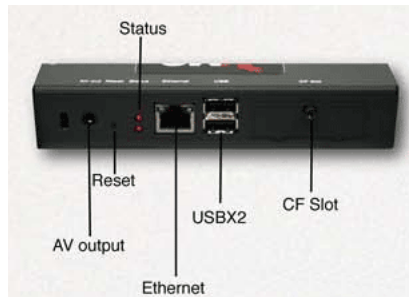

DV4™HD HD Digital Signage System

The DV4 HD is an industrial grade signage system. This easy to use network device is designed for local and remote operation, scheduling and management of all media content. It is a dedicated solid state solution that eliminates the hazards of virus infections, system crashes and other limitations of PC-based solutions.

Specifications

	DVHD Ethernet Cable Model	Wi-Fi Model
Video Format Support	POP! Screen Media Standards S6 (MPEG-1 SIF, 3 Mbps CBR) S7 (MPEG-1 480p, 10 Mbps CBR) S8 (MPEG-1 720p, 15 Mbps CBR) S9 (MPEG-2 480p, 6 Mbps CBR) S10 (MPEG-2 720p, 12 Mbps CBR) S11 (MPEG-4 AVC, 480p, 6 Mbps CBR)	S12 (MPEG-4 AVC, 720p, 10 Mbps CBR) E4 (VC-1/WMV9, MP@ML, 720p)* E5 (VC-1/WMV9, MP@HL, 1080p)* E6 (MPEG-2, 1080p, 20 Mbps CBR) E7 (MPEG-4 ASP, 480p, 10 Mbps CBR) E8 (MPEG-4 AVC, 1080p, 25 Mbps CBR)
Image Format Support	POP! Screen Media Standards S1 (JPEG 480p baseline) S2 (JPEG 720p baseline) S3 (JPEG 1080p baseline)	E1 (PNG 24 bpp+alpha, 480p) E2 (PNG 24 bpp+alpha, 720p) E3 (PNG 24bpp+alpha, 1080p)
Audio Codec Support	POP! Screen Media Standards S4 (MPEG L2 audio) S5 (MP3 audio, 384 Kbps)	
Playback Control	W3C SMIL 3.0 instructions (sub-set)	
Content Management	VMC Network Upload Service	
Physical I/O Connectors	HDMI 1.3 VGA 3.5 mm AV out RJ45 Ethernet USB 2.0	HDMI 1.3 RJ45 Ethernet VGA USB 2.0 3.5 mm AV out Wi-Fi antenna port
Mounting Solution	Metal mounting flange @ 140 mm x 75~100 mm pitch	
Digital Signage Features	VESA mounting flange compatible with MIS-D 100 "Power auto on" upon power cord attach Automatic error recovery (built-in WDT)	Real-time clock with 12-hour backup battery Automatic NTP clock adjustment
Local Storage	Internal 2 GB NAND flash (up to 1.8 hrs or 5 Mbps high def. video) CF card expansion slot (CF card disables internal memory)	
Accessories	3.5 mm to RCA AV cable Ethernet cable Printed quick start guide AC power adapter	3.5 mm to RCA AV cable Ethernet cable Printed quick start guide AC power adapter Wi-Fi Antenna
Power Requirement	Input: 100V - 240V 50-60 Hz Output: 12v, 1.5A DC	
Power Consumption*	8 watts max	
Environmental	Operating temperature: 0-40°C / 32-104°F