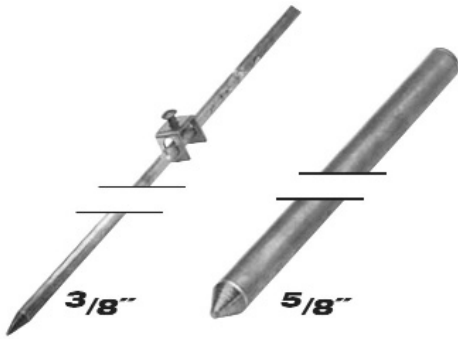

Model No. CTB-15
Self Fusing Tape

- Roll Size 1 1/2" x 15'
- 12 Rolls per Case

Model No. RTV-108
Silicone Sealant

Ready to use one-part silicone adhesives cure to a tough, resilient rubber finish when exposed to atmospheric moisture. Ideal for sealing, gasketing, bonding, insulating, encapsulating and coating.

Toner Drop & Installation Material

HARDWARE

OE-1500
Sand Grip

A-6
3-3/4" J-Drive Hook

A-22
12" Aluminum Tap
Stand-Off Bracket

A-10
3-3/4" P House Hook

A-1
"O" Span Clamp

Universal Ground Rods
Clamp Included

- A-21-4** 4 feet
- A-21-8** 8 feet

GRB Series (1 & 2 Port)
1 GHz Grounding Blocks

- Copper Belt Ground Strap**
- A-24-6** 6½ Copper Strap for
1½ – 2½ Diameter Pipe
 - A-24-12** 12½ Copper Strap for
1½ – 3½ Diameter Pipe