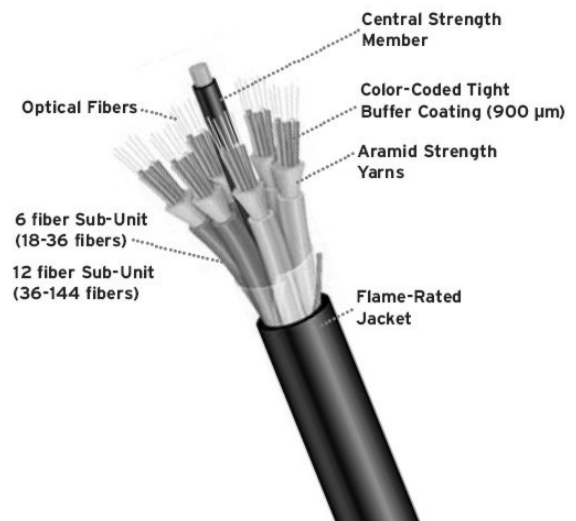

Draka's ezDISTRIBUTION | Indoor-Outdoor cables package up to 144 color-coded 900 μm tight buffered fibers into a single riser or plenum-rated cable. The UV-resistant water-blocked design is suitable for both indoor and outdoor use, ideal for interbuilding and transition applications. This flexible design provides for easy installation and direct termination. Cables with more than 12 fibers use sub-unit fiber management.

Features & Benefits

Easy Cable Installation & Termination

- 900μm tight buffered fibers can be directly terminated
- Flexible small diameter cables simplify pulling & placement
- Color-coded fibers & numbered sub-units simplify identification
- Optional Interlock Armor provides robust protection & one-step installation

Reliable Performance

- Broad mix & match selection of Singlemode / Multimode (MaxCap, HiCap) fiber types
- Guaranteed 10 Gigabit and 1 Gigabit Ethernet transmission lengths
- Guaranteed standards-based performance