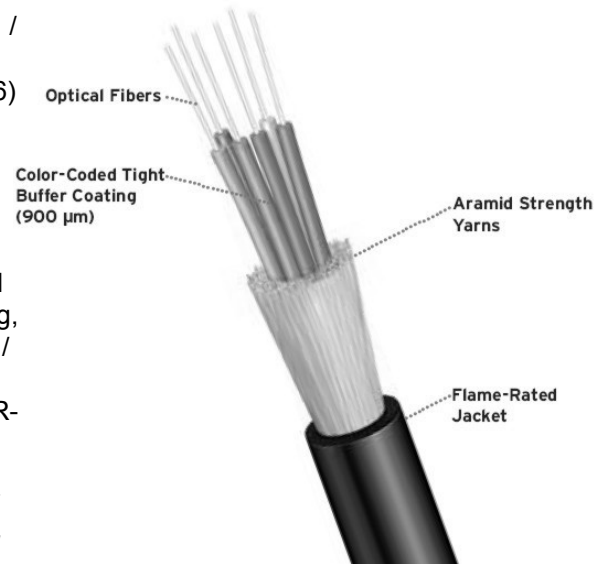

Applications	Versatile Indoor-Outdoor Tight Buffered Cable
Construction	900 μm Tight Buffered Color-coded Fibers / Dielectric & Interlock Armor
Flame Ratings	Riser (OFNR, FT-4) / Plenum (OFNP, FT-6) versions
Fiber Count	2 to 144 fibers (cables >12 fibers are uni-tized)
Fiber Types	Multimode (50 μm, 62.5 μm, MaxCap 10 GbE, HiCap 1GbE) / Singlemode (ESMF, BendBright, BendBright ^{XS}) / Hybrid
Options	Indoor, LSZH & Specialty versions (Mining, Remote Broadcast / Tactical Deployment) / Preconnectorized
Performance	TIA/EIA-568B, ICEA 83-596 / Telcordia GR-409, RoHS, UL1666, UL1581

6-fiber ezDISTRIBUTION | Indoor-Outdoor

Versatile indoor-outdoor tight buffered cables for reliable broadband performance, flame-retardant safety, and easy field termination in inter-building or transition applications.

Draka's ezDISTRIBUTION | Indoor-Outdoor cables package up to 144 color-coded 900 μm tight buffered fibers into a single riser or plenum-rated cable. The UV-resistant water-blocked design is suitable for both indoor and outdoor use, ideal for interbuilding and transition applications. This flexible design provides for easy installation and direct termination. Cables with more than 12 fibers use sub-unit fiber management.