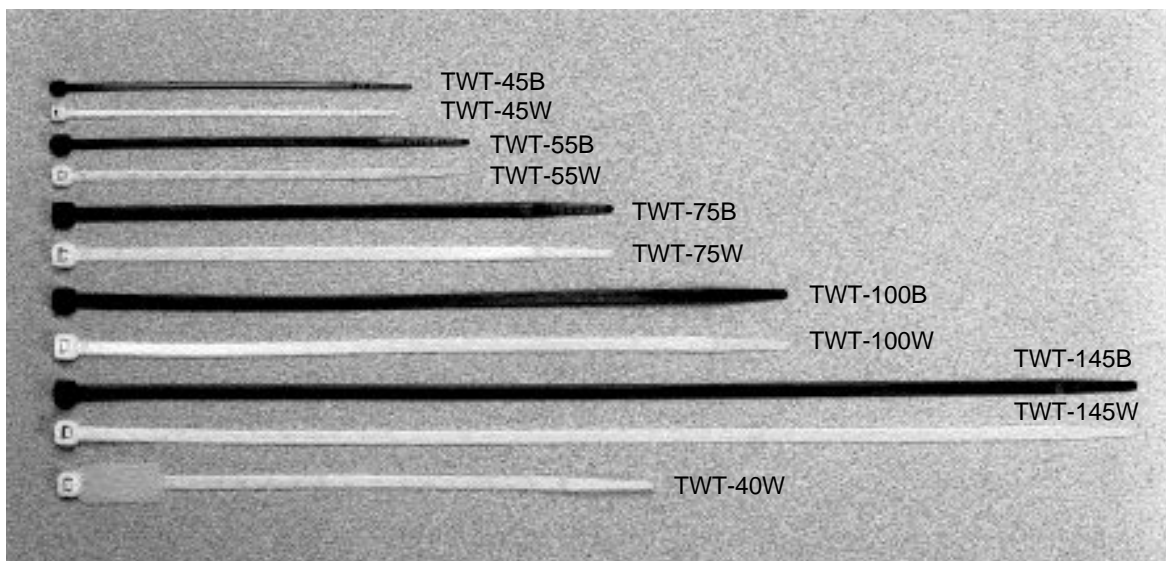

Wire Ties & Cable Clips

TWT Series Wire Ties

Toner standard wire ties are made from U.L. approved nylon 6/6. These wire ties have a normal service temperature range from 14°F (-10°C) to 185°F (85°C). All wire ties are made to comply with Mil-Spec drawing number MS-3367. Tensile strength meets or exceeds MIL-S-23190D standards.

| PART # | DESCRIPTION | LENGTH | | TENSILE STRENGTH | | MAXIMUM BUNDLE DIAMETER | |
|----------|--------------------|--------|-----|------------------|------|--------------------------------|-----|
| | | INCH | MM | LBS. | KGS. | INCH | MM |
| TWT-45B | Wire Tie Black | 4 1/2 | 120 | 18 | 8 | 1 ³ / ₁₆ | 30 |
| TWT-45W | Wire Tie White | 4 1/2 | 120 | 18 | 8 | 1 ³ / ₁₆ | 30 |
| TWT-55B | Wire Tie Black | 5 1/2 | 142 | 40 | 18 | 1 ³ / ₈ | 35 |
| TWT-55W | Wire Tie White | 5 1/2 | 142 | 40 | 18 | 1 ³ / ₈ | 35 |
| TWT-75B | Wire Tie Black | 7 1/2 | 190 | 50 | 22 | 2 | 52 |
| TWT-75W | Wire Tie White | 7 1/2 | 190 | 50 | 22 | 2 | 52 |
| TWT-100B | Wire Tie Black | 10 | 250 | 50 | 22 | 3 | 74 |
| TWT-100W | Wire Tie White | 10 | 250 | 50 | 22 | 3 | 74 |
| TWT-145B | Wire Tie Black | 14 | 368 | 50 | 22 | 4 | 102 |
| TWT-145W | Wire Tie White | 14 | 368 | 50 | 22 | 4 | 102 |
| TWT-40W | Write-On Tie White | 4 1/2 | 110 | 18 | 8 | 1 | 25 |
| TWT-80W | Write-On Tie White | 8 | 200 | 50 | 22 | 2 | 50 |