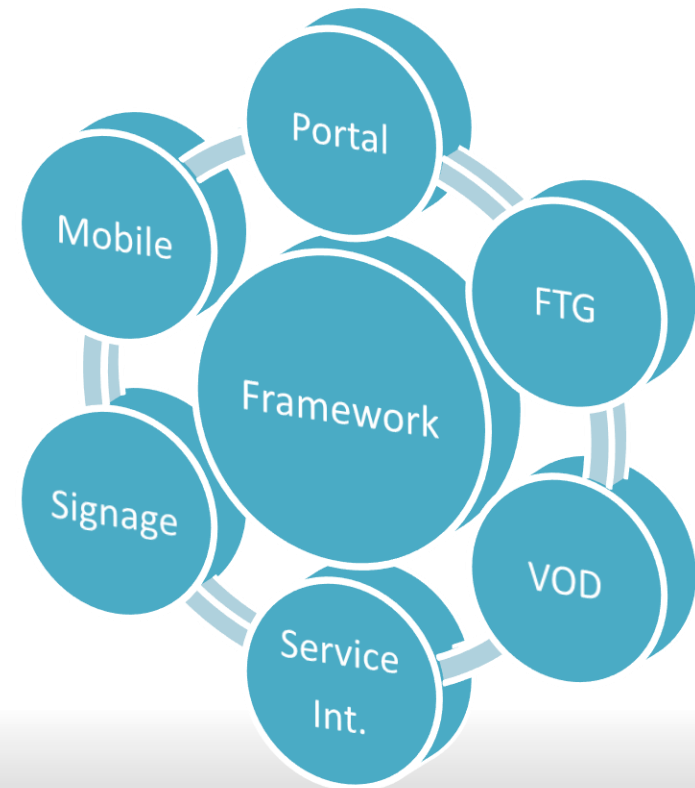

Biztv

Portal

- Main Menu with branding image, logo, customized design, and top level menu items
- Multimedia screens (including video, slideshow, images and text) for employee communications, information, entertainment, safety regulations, etc.
- Interactive Program Guide
- Employee Messaging
- TV Startup options
- Digital Signage modes
- ...

A powerful framework for presenting attractive rich media information

Strengths and benefits:

- Attractive presentation
- Effective communication
- Easy to use
- Easy to manage and expand

Portal Screens and Console

Linear Channels

- Work with most Linear TV infrastructures: analog, digital cable/satellite, IP based
- Internal/Local channels
- Electronic Program Guide (EPG)
- On-Screen Channel Guide
- Network PVR or Local PVR
- Channel access management with Lineups and Tiers
- Emergency Channel Tuning

- Effective integrations
- Open and secured interfaces

Management

- Automatic or bulk client registration
- System remote upgrade
- System remote monitoring
- Client Power On Channels
- Remote channel tuning
- Emergency channel tuning
- On-site or cloud server
- Usage tracking
- Content management