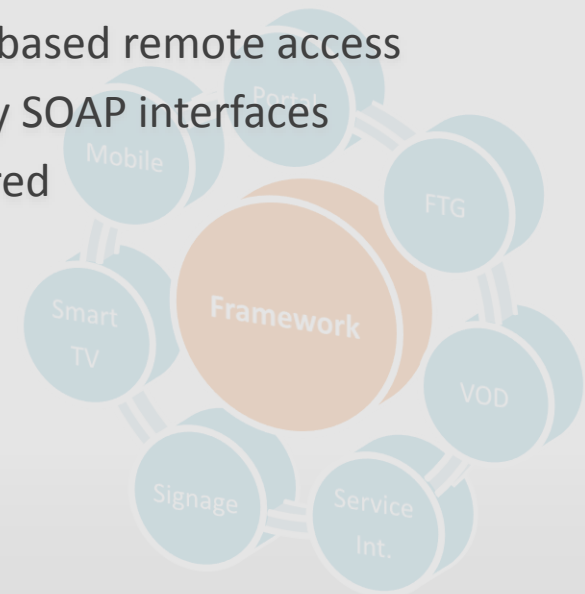

- Effective integrations
- Open and secured interfaces

Management

- Automatic or bulk client registration
- System remote upgrade
- System remote monitoring
- Client Power On Channels
- Remote channel tuning
- Emergency channel tuning
- On-site or cloud server
- Usage tracking
- Content management

A comprehensive and interactive framework for system control and management

Strengths and benefits:

- Web based remote access
- 2-way SOAP interfaces
- Secured

Conclusions

BizTV is an extensible Framework of seamlessly integrated IPTV modules