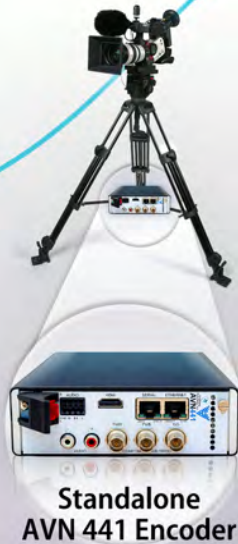

### Sources

Linear Channels

Pre-Recorded Programming

Live Events

MPP1700 Enclosure with Multiple AVN Encoders

Standalone AVN 441 Encoder