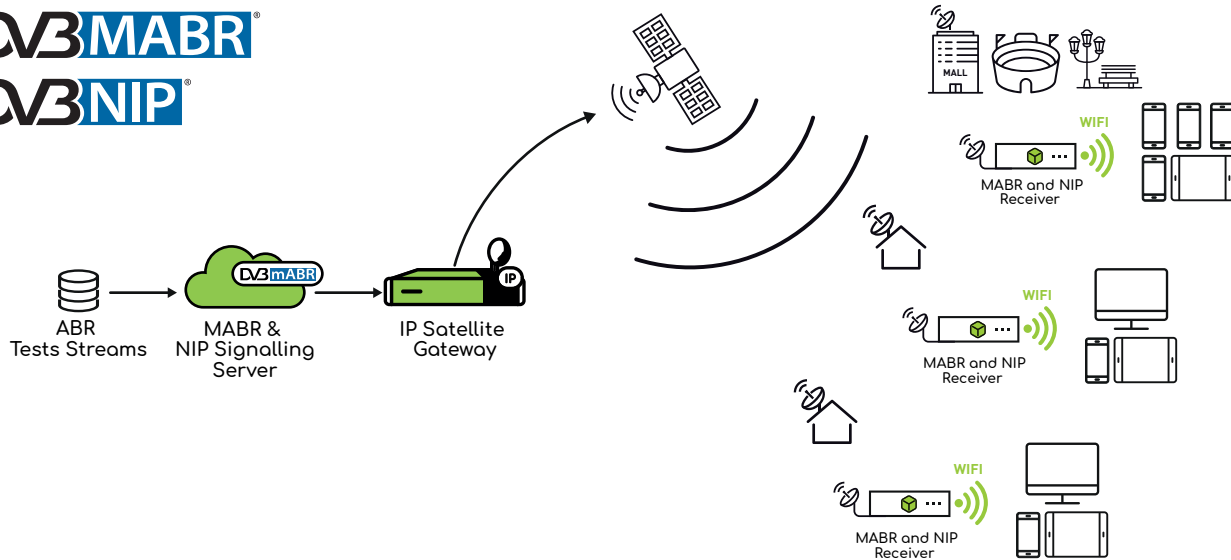

DVB-NativeIP Starter Kit

DVB MABR
DVB NIP

MABR AND NIP SIGNALLING SERVER

MABR AND NIP RECEIVER

CubeAgent Broadband

- Multicast to Unicast ABR function
- Manage DVB-NIP Signalisation
- Runs on Home Gateways, Set-Top-Boxes (any OS)
- Up to 10 concurrent connections

SATELLITE GATEWAY

TRAINING

- One Day On-site training
- DVB-NIP technology principles
- Initial kit settings & operations
- From Labs to Roll-out assistance

ORDERING CODES

STARTERKIT NIP

DVB-NativeIP Starter Kit ready for trials and lab